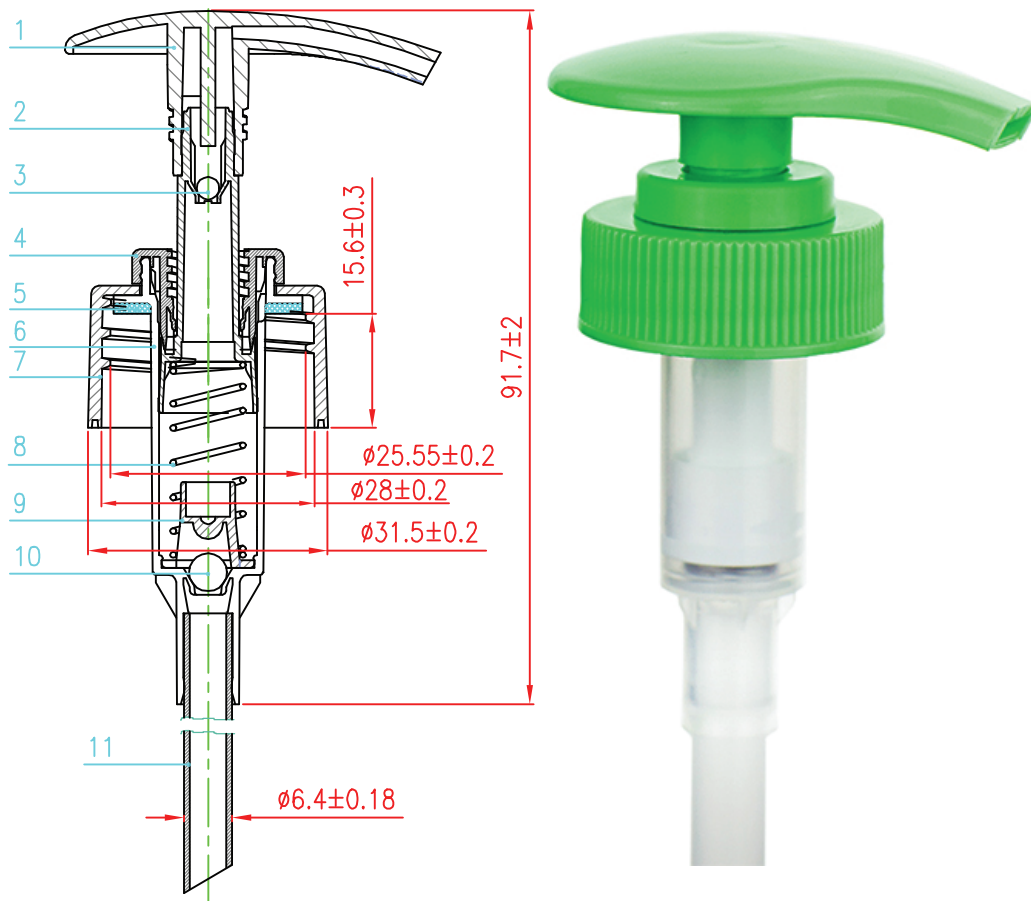

QUADPACK

PACK CODE LPS7257-28/410
 PACK TYPE Pumps
 CATEGORY Skincare

PRODUCT DATA SHEET

TECHNICAL SPECIFICATIONS

GENERAL INFORMATION

DIMENSIONS

Total Height	91.7±2mm
Closure	$\phi 31.5 \pm 0.2$ mm
Diameter (Dip tube)	$\phi 6.4 \pm 0.18$

MATERIALS

Actuator	PP
Piston Stem	HDPE
Ball	Glass
Chaplet	PP
Gasket	PE Foam
Housing	PP
Smooth Closure	PP
Spring	SUS 304
Sprint Seat	HDPE
Ball	Glass
Dip Tube	LDPE

DECO OPTIONS

PUMP

Injection color, spray color, and metalization.

PACK

DOSAGE

2.0CC±10%

NECK

Size 28/410