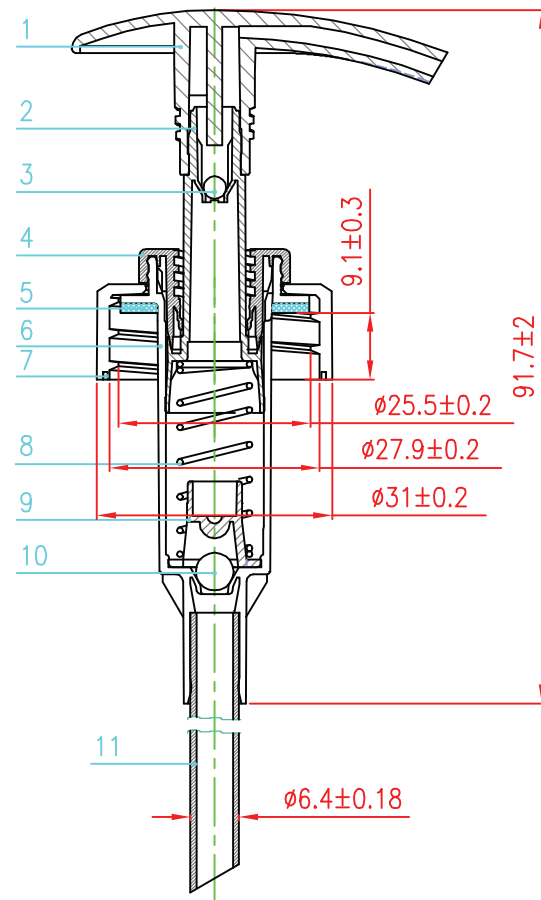

QUADPACK

PACK CODE LPS7257-28/400
PACK TYPE Pumps
CATEGORY Skincare

PRODUCT DATA SHEET

TECHNICAL SPECIFICATIONS

GENERAL INFORMATION

DIMENSIONS

Total Height	91.7±2mm
Closure	ø31±0.2mm
Diameter (Dip tube)	ø6.4±0.18

MATERIALS

Actuator	PP
Piston Stem	HDPE
Ball	Glass
Chaplet	PP
Gasket	PE Foam
Housing	PP
Smooth Closure	PP
Spring	SUS 304
Sprint Seat	HDPE
Ball	Glass
Dip Tube	LDPE

DECO OPTIONS

PUMP

Injection color, spray color, and metalization.

PACK

DOSAGE

2.0CC±10%

NECK

Size 28/400