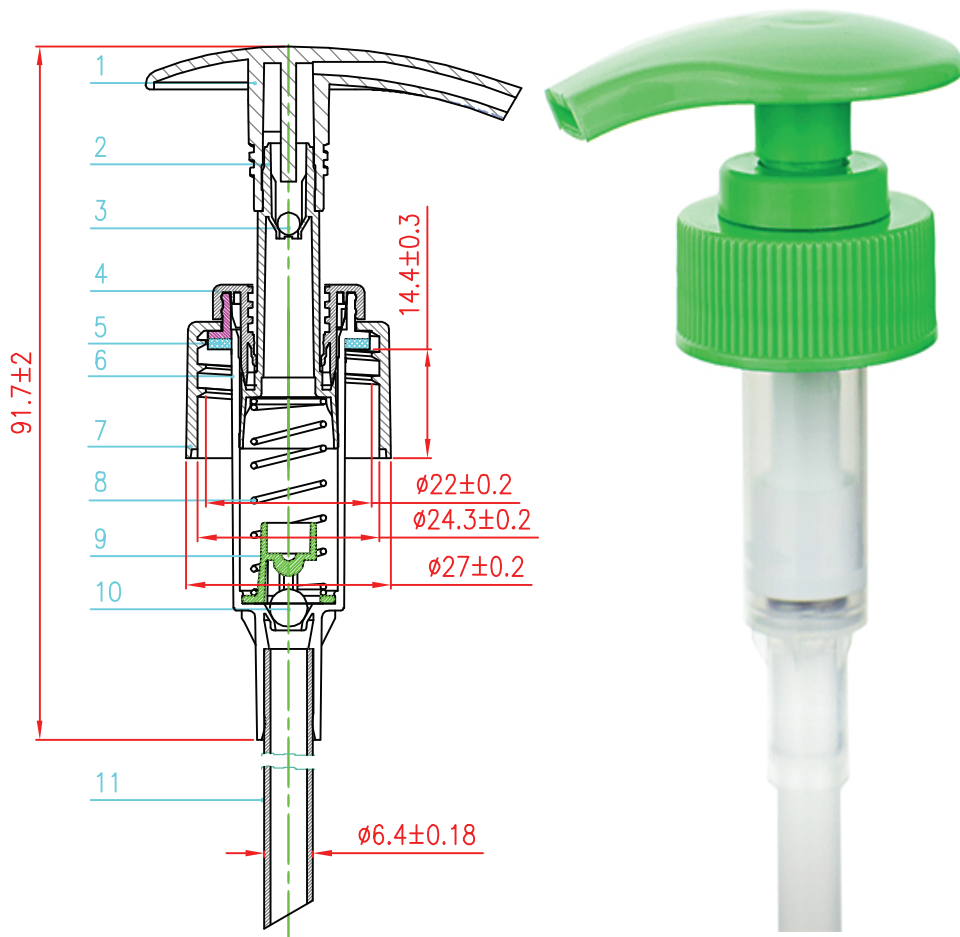

QUADPACK

PACK CODE LPS7257-24/410
PACK TYPE Pumps
CATEGORY Skincare

PRODUCT DATA SHEET

TECHNICAL SPECIFICATIONS

GENERAL INFORMATION

DIMENSIONS	
Total Height	91.7±2mm
Closure	∅27±0.2mm
Diameter (Dip tube)	∅6.4±0.18

MATERIALS	
Actuator	PP
Piston Stem	HDPE
Ball	Glass
Chaplet	PP
Gasket	PE Foam
Housing	PP
Smooth Closure	PP
Spring	SUS 304
Sprint Seat	HDPE
Ball	Glass
Dip Tube	LDPE

DECO OPTIONS

PUMP
Injection color, spray color, and metalization.

PACK

DOSAGE
2.0CC±10%

NECK
Size 24/410