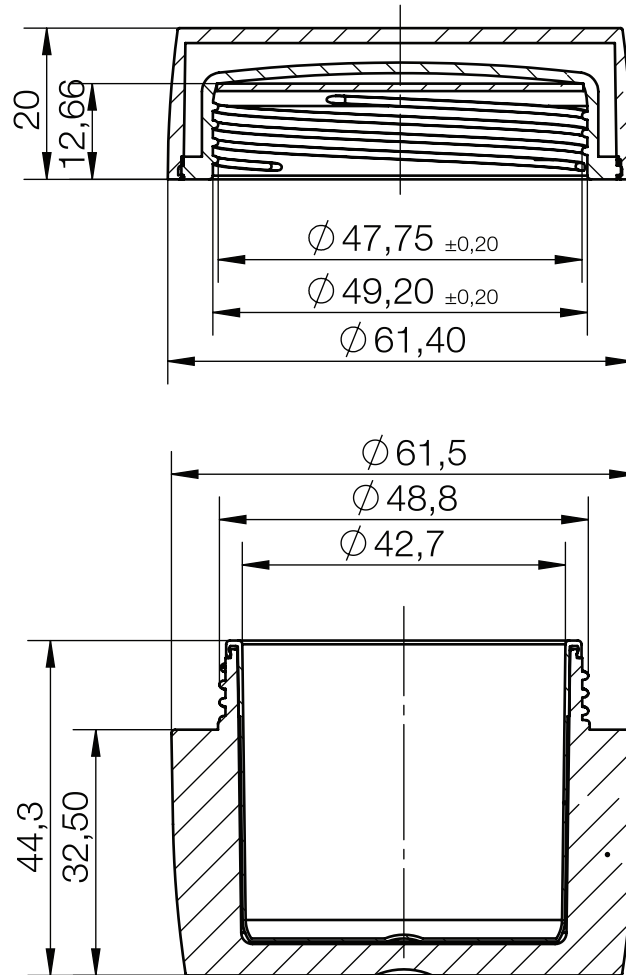

QUADPACK

PACK CODE JAR20-394 - 50ml
 PACK TYPE J A R S
 CATEGORY Skincare

PRODUCT DATA SHEET

DESCRIPTION

Round jar with soft edges in 50ml (also available in 5ml & 30ml) capacity. Jar is PETG with a SAN or PETG cap

TECHNICAL SPECIFICATIONS

GENERAL INFORMATION

PRODUCTION & PACKING

DIMENSIONS

Total Height	43.15mm
Diameter	61.5mm ϕ

PRODUCTION

MOQ	10k
Plant location	Germany

MATERIALS

Outer Jar	PETG
Cap	SAN or PETG

CAPACITY

Declared	50 ml
OFC	54 ml

DECO OPTIONS

Jar	Injection color, spray color, and metalization, silk screen, hot stamp & label
Cap	Injection color, metallization