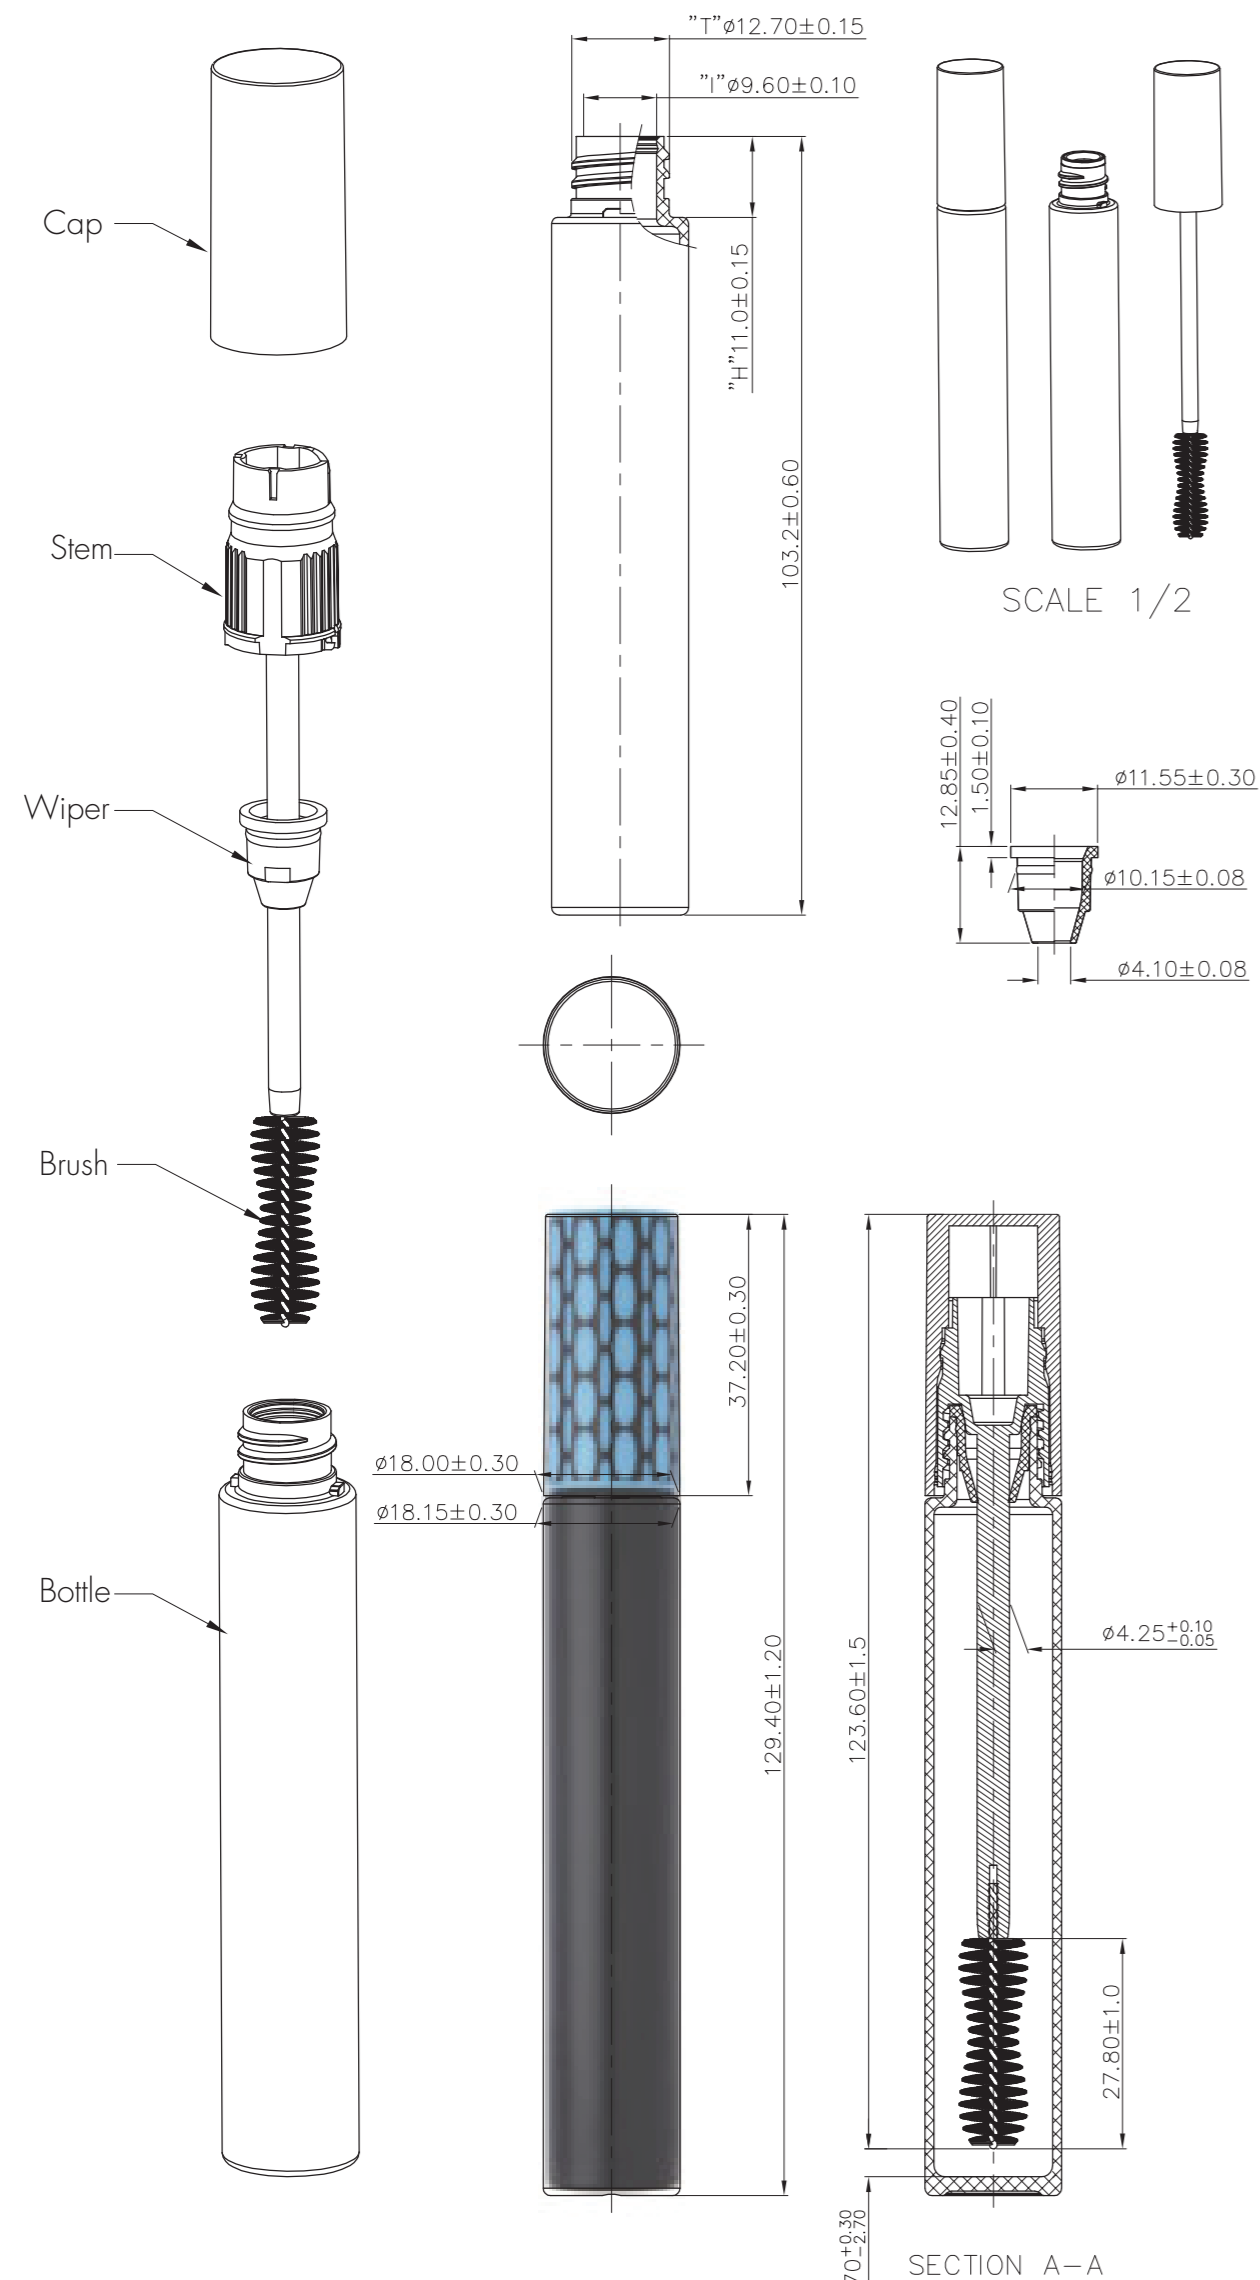

PACK CODE CMS9085
PACK TYPE Mascara
CATEGORY Skincare

PRODUCT DATA SHEET