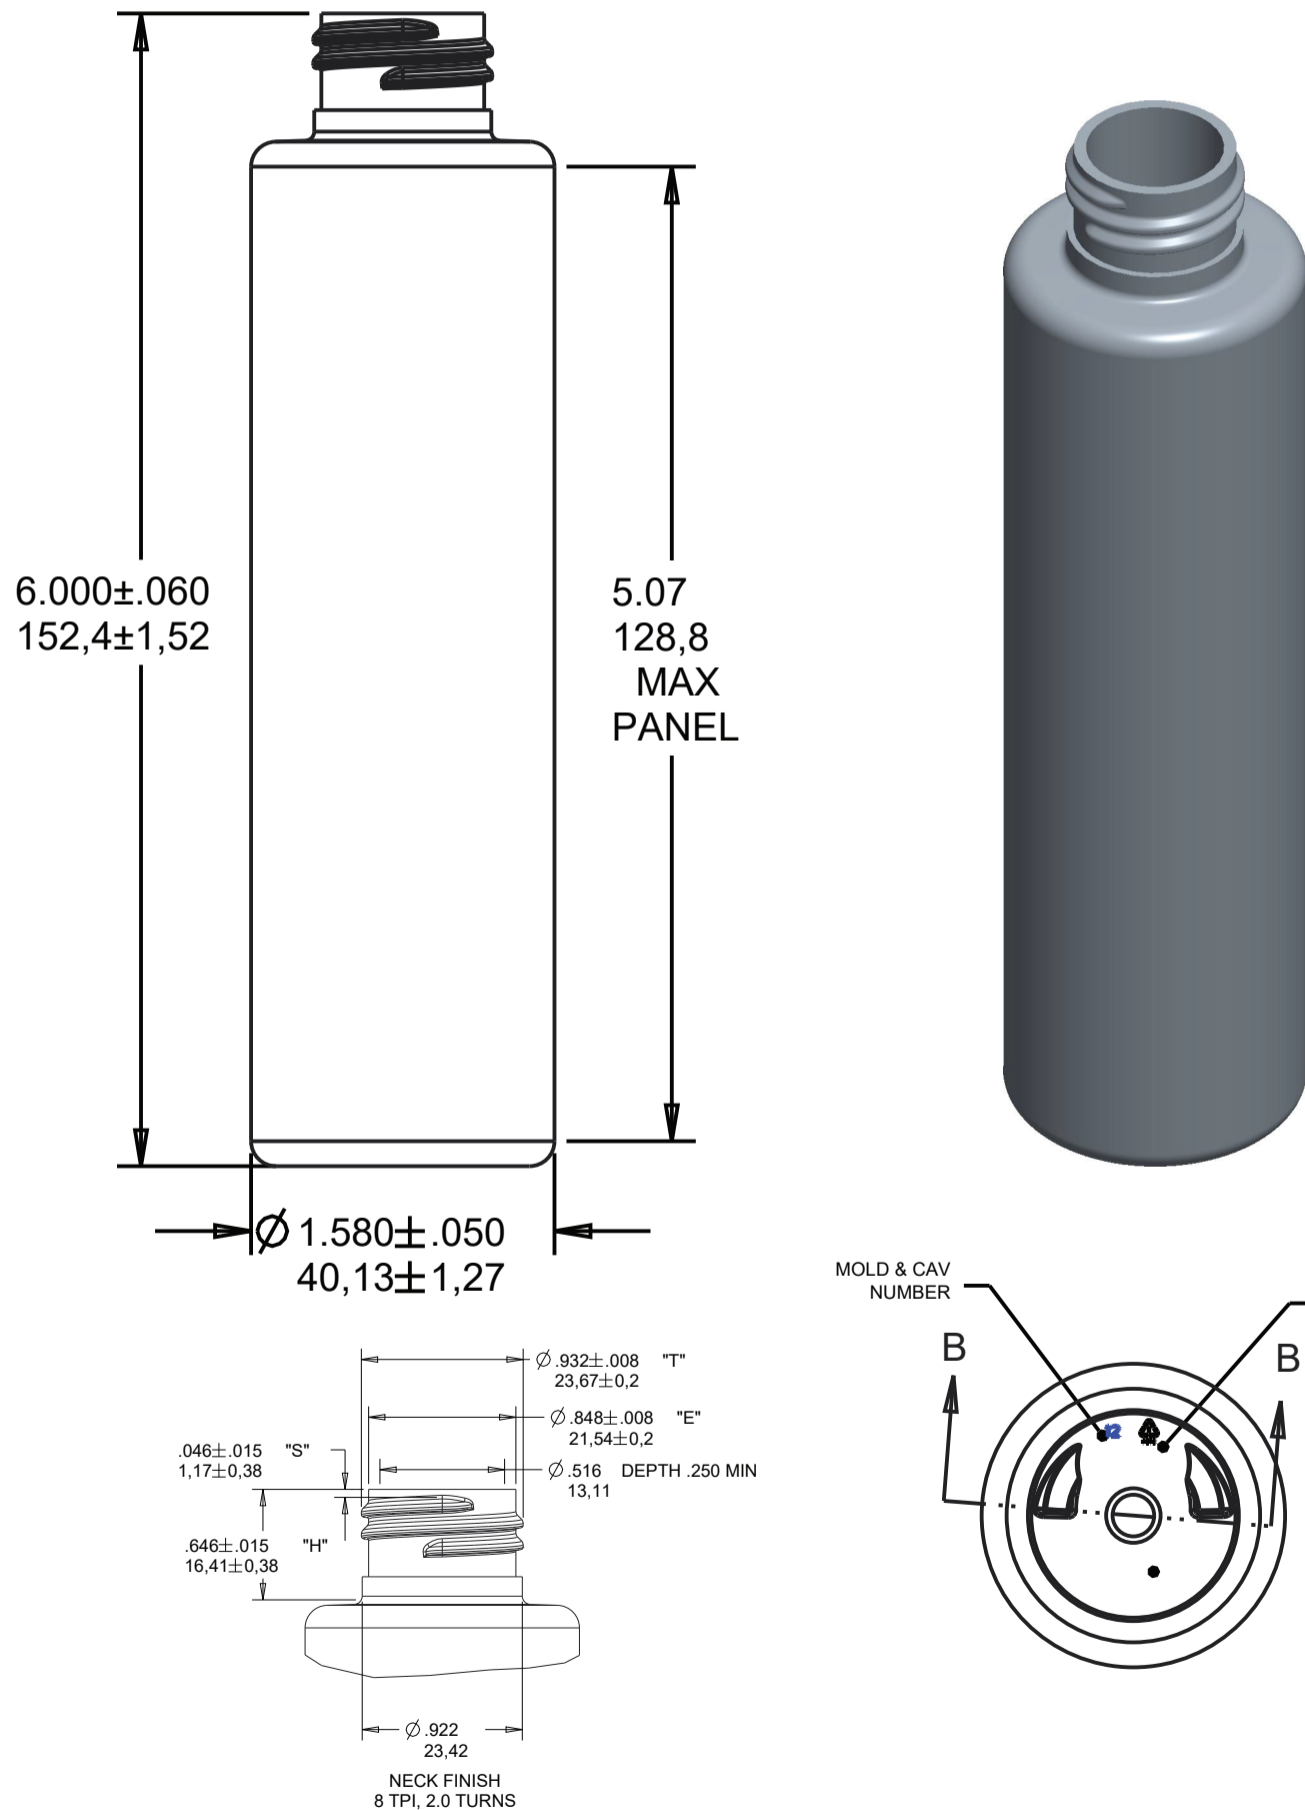

QUADPACK

PACK CODE BTL4724-125ml
 PACK TYPE Bottles
 CATEGORY Skincare

PRODUCT DATA SHEET

DESCRIPTION Cylinder Slim Round PET bottle in 125ml (also in 30ml, 50ml, 120ml, 180ml, 236ml & 360ml) with 24-410 Neck

BENEFITS
 PET is fully recyclable
 Economical for a wide range of products
 Round shape is easy to decorate
 Compatible with most products
 Standard neck size

APPLICATIONS Creams, lotions, body wash, shampoo, conditioner

TECHNICAL SPECIFICATIONS

GENERAL INFORMATION

DIMENSIONS

Total Height	152.4±.060
Diameter	ø40.13±1.27

MATERIALS

Bottle	PET
--------	-----

CAPACITY

Declared	125ml
OFC	158±5.0

PRODUCTION & PACKING

PRODUCTION

Lead time	4-6 weeks
MOQ	10k
Plant location	USA

PACKING SPECS

Carton Size	G.W	N.W	Qty/Ctn
24x15x24	19.58	25.8	435

DECO OPTIONS

Bottle
 Injection color
 Silk screen, hot stamp, label