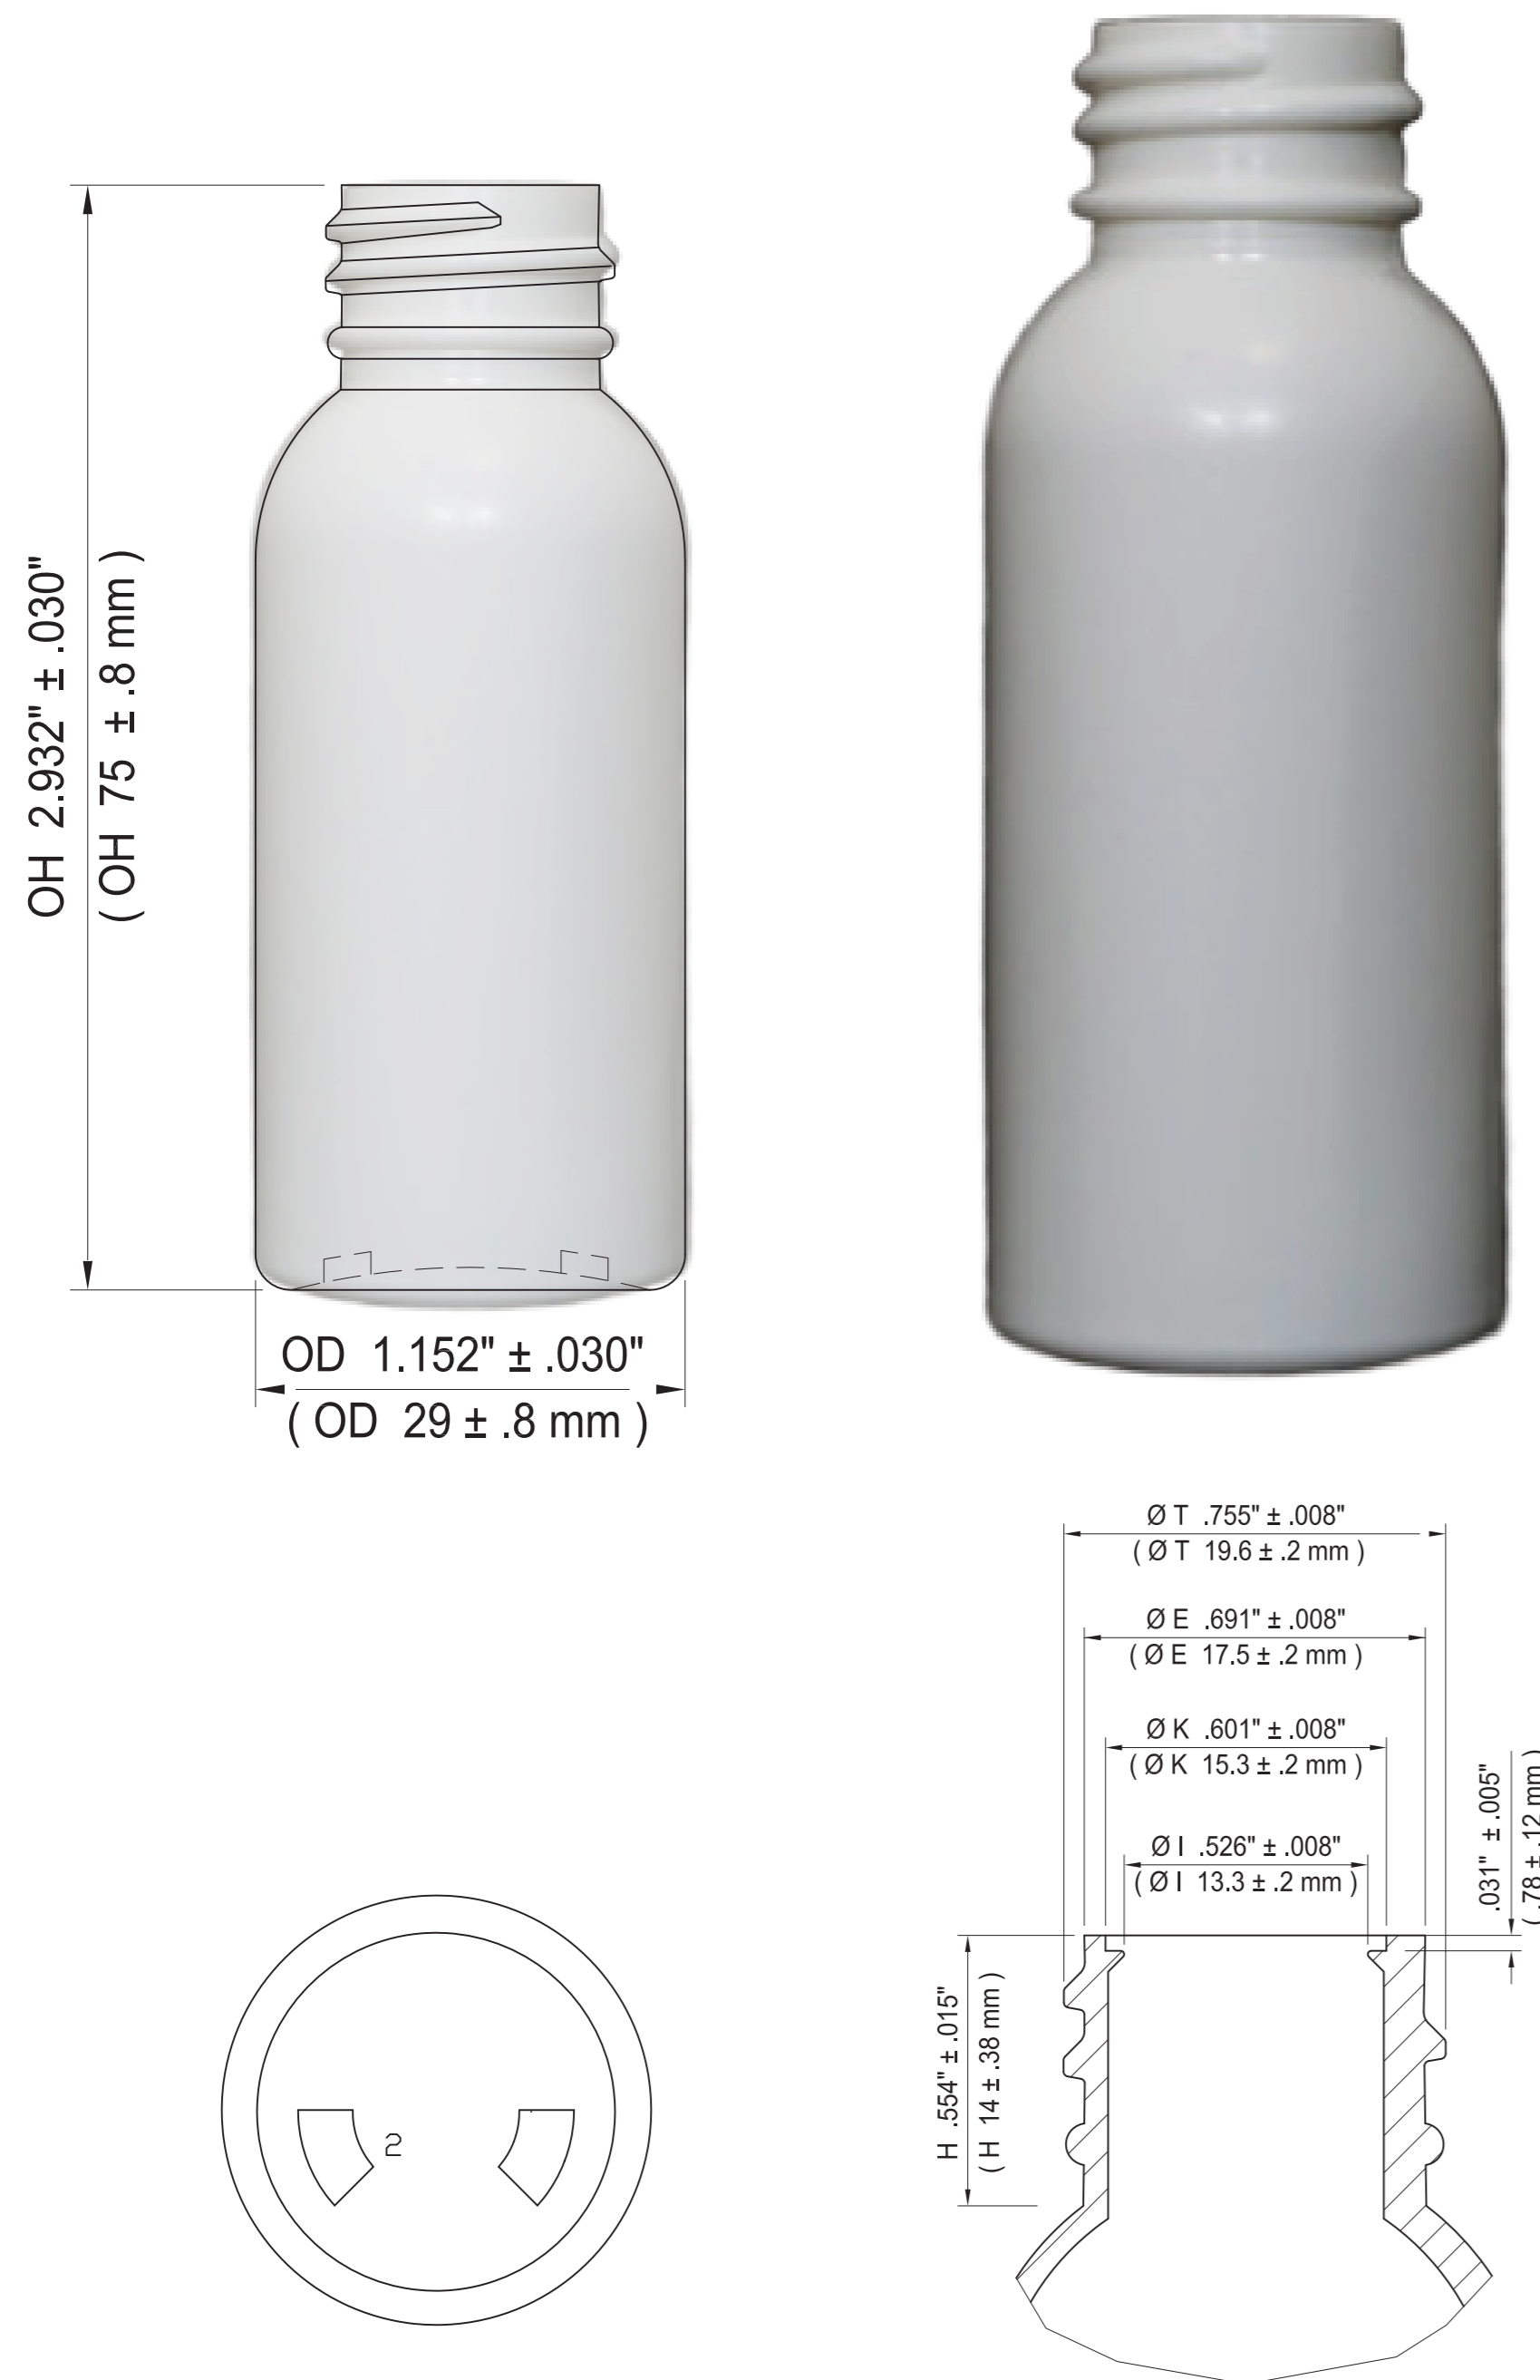

PACK CODE BTL4329-30ml
PACK TYPE Bottles
CATEGORY Skincare

DESCRIPTION

Bullet round HDPE in 30ml (also in 60ml, 120ml, 240ml, 360ml & 480ml) with 20-410 neck

BENEFITS

HDPE is fully recyclable
 Economical for a wide range of products
 Round shape is easy to decorate
 Compatible with most products
 Standard neck size

APPLICATIONS

Creams, lotions, body wash, shampoo, conditioner

TECHNICAL SPECIFICATIONS

GENERAL INFORMATION

PRODUCTION & PACKING

DIMENSIONS

Total Height	75
Diameter	ø29

PRODUCTION

Lead time	6-8 weeks
MOQ	10k
Plant location	Mexico & USA

MATERIALS

Bottle	HDPE
--------	------

PACKING SPECS

Carton Size	N.W	Qty/Ctn
27 x 18 x 19"	14kg	1900

CAPACITY

Declared	30ml
OFC	37±3

DECO OPTIONS

Bottle
 Injection color
 Silk screen, hot stamp, label