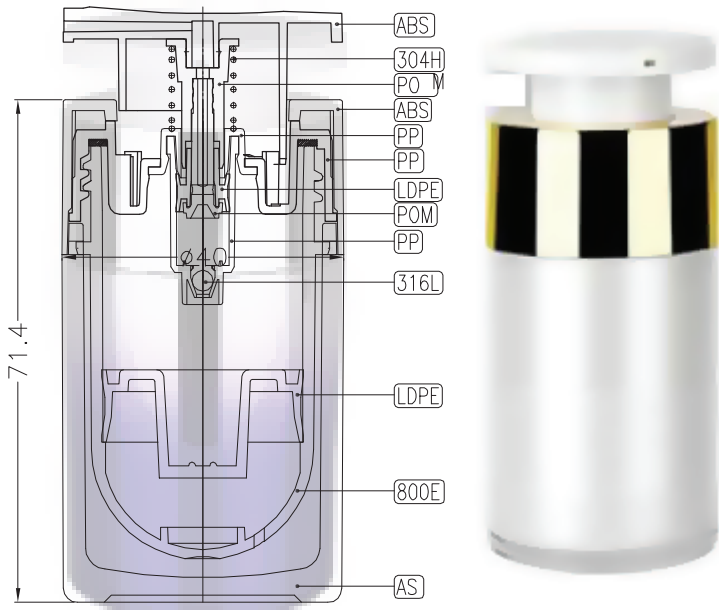

QUADPACK

PACK CODE ABT3161-15ml
 PACK TYPE Airless
 CATEGORY Skincare

PRODUCT DATA SHEET

DESCRIPTION

Airless Dispenser - 15ml (also available in 30 & 50ml)
 Double wall with an elegant ring which gives it a prestige look

BENEFITS

Innovative design
 Lockable actuator
 PP inner for best compatibility
 Easy top filling (fill & screw)
 Wide range of decorations

Smooth actuation even with medium / high viscosities
 Improved product shelf life up to 15% more
 Precise dosage even upside down
 High restitution rate
 Sensitive formulas

APPLICATIONS

Creams, lotions, foundations, serums, concealer, moisturizer

TECHNICAL SPECIFICATIONS

GENERAL INFORMATION

DIMENSIONS

Total Height	71.4mm
Diameter	ø40mm

MATERIALS

Outer bottle	ABS
Collar	ABS
Actuator	PP
Inner bottle	PP
Pump	PP / POM / Steel

	Carton Size	G.W	N.W	Qty/Ctn
Bottle	49*33*37	12.5	11.5	336
Pump	59*49*32	12	11	630

DECO OPTIONS

Bottle

Injection or spray color, metallization
 Silk screen, hot stamp, label

Actuator

Injection color

Collar

Injection color, metallization