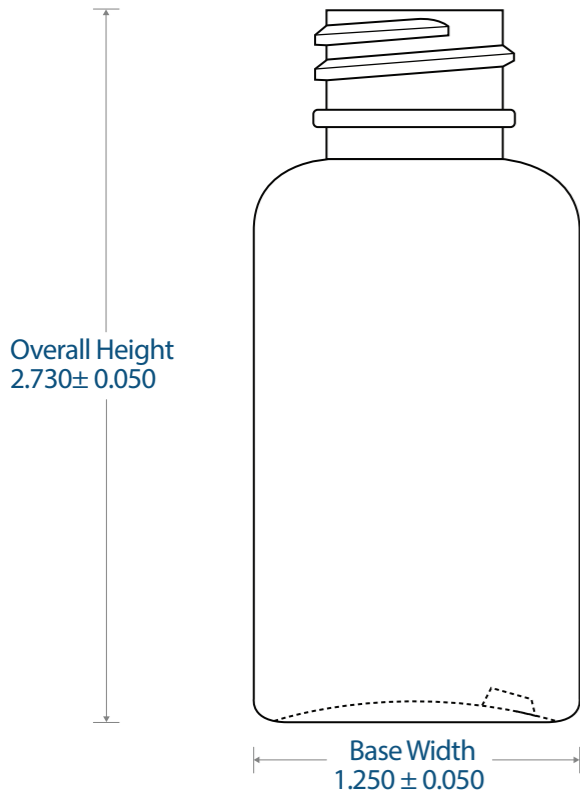

PACK CODE BTL4664-30ml
 PACK TYPE Bottles
 CATEGORY Skincare

PRODUCT DATA SHEET

DESCRIPTION Boston Round PET bottle in 30ml (also in 60ml, 90ml, 120ml, 150ml, 180ml, 240ml, 360ml, 480ml) with 20-410 Neck

BENEFITS

- PET is fully recyclable
- Economical for a wide range of products
- Round shape is easy to decorate
- Compatible with most products
- Standard neck size

APPLICATIONS Creams, lotions, body wash, shampoo, conditioner

TECHNICAL SPECIFICATIONS

GENERAL INFORMATION

DIMENSIONS

Total Height	2.730±0.050mm
Diameter	ø1.250±0.050mm

MATERIALS

Bottle	LDPE
--------	------

CAPACITY

Declared	30ml
OFC	35.8 - 41.5ml

PRODUCTION & PACKING

PRODUCTION

Lead time	6 - 8 weeks
MOQ	10k
Plant location	USA

PACKING SPECS

Carton Size	N.W	Qty/Ctn
24 x 17 x 16	23.8±1.7	1512

DECO OPTIONS

Bottle
 Injection custom color, silk screen, label & hot stamp