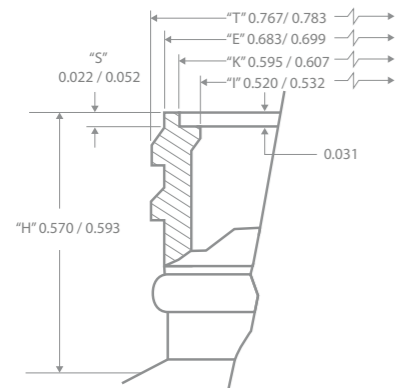

PACK CODE BTL4664-30ml
 PACK TYPE Bottles
 CATEGORY Skincare

PRODUCT DATA SHEET

DESCRIPTION Boston Round PET bottle in 30ml (also in 60ml, 90ml, 120ml, 150ml, 180ml, 240ml, 360ml, 480ml) with 20-410 Neck

TECHNICAL SPECIFICATIONS

GENERAL INFORMATION

DIMENSIONS

Total Height	2.730±0.050mm
Diameter	ø1.250±0.050mm

MATERIALS

Bottle	LDPE
--------	------

CAPACITY

Declared	30ml
OFC	35.8 - 41.5ml

PRODUCTION & PACKING

PRODUCTION

Lead time	6 - 8 weeks
MOQ	10k
Plant location	USA

PACKING SPECS

Carton Size	N.W	Qty/Ctn
24 x 17 x 16	23.8±1.7	1512

DECO OPTIONS

Bottle
 Injection custom color, silk screen, label & hot stamp